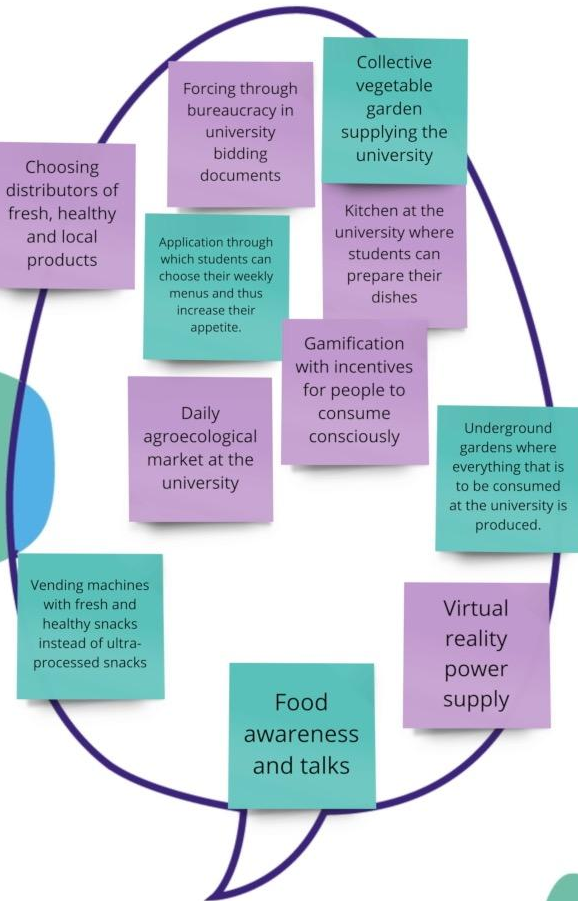

Choosing distributors of fresh, healthy and local products

Application through which students can choose their weekly menus and thus increase their appetite.

Collective vegetable garden supplying the university

Kitchen at the university where students can prepare their dishes

Gamification with incentives for people to consume consciously

Vending machines with fresh and healthy snacks instead of ultra-processed snacks

Virtual reality power supply

IDEATION

Virtual Hackathon

Ideation

What could we do to increase the supply of fresh, healthy produce on campus?

Virtual Hackathon

Ideation

What could we do to increase the supply of fresh, healthy produce on campus?